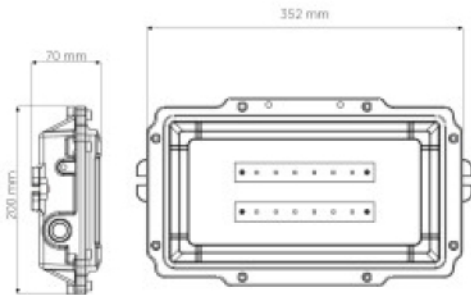

ATEX LED Floodlight 20W 120° IP65

SKU: FL20EX

DATA SHEET

SKU	FL20EX
Size	352 x 200 x 70mm
Power	20W
Lumen	2000
Color temperature	Cool white 6000k
Beam angle	120
Power factor	0.95
Led type	SMD
VIN	AC 220-240V
Frequency (HZ)	50/60 hz
Material	Aluminium + tempered glass
Dimmable	No
IP grade	IP65
Working temperature	-20° / +40°
Certifications	CE, RoHS, ATEX
Warranty	5 years
ATEX Mark	II 2GD Ex d e IIC T6 Gb, DIP A21 TA,T6 IP65